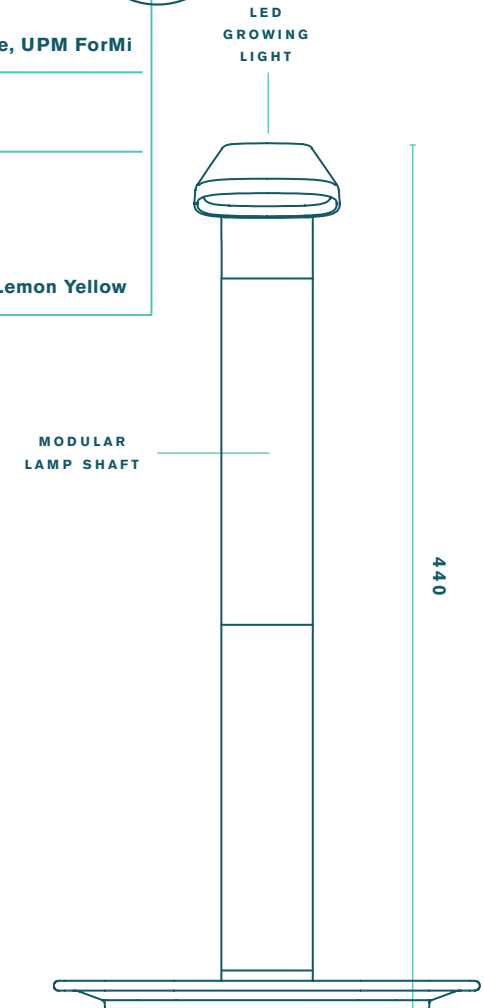

ACTIVE GROWING TECHNOLOGY™

GENIE GROWING LIGHT

In Genie growing light we use the latest technology in LED lighting. These LEDs ensure that the power consumption is minimal and that light spectrum is optimal for plants.

With only an effect of 5,5W the lamp gives out 800 lumens of the optimal spectrum which is all the light the plants need.